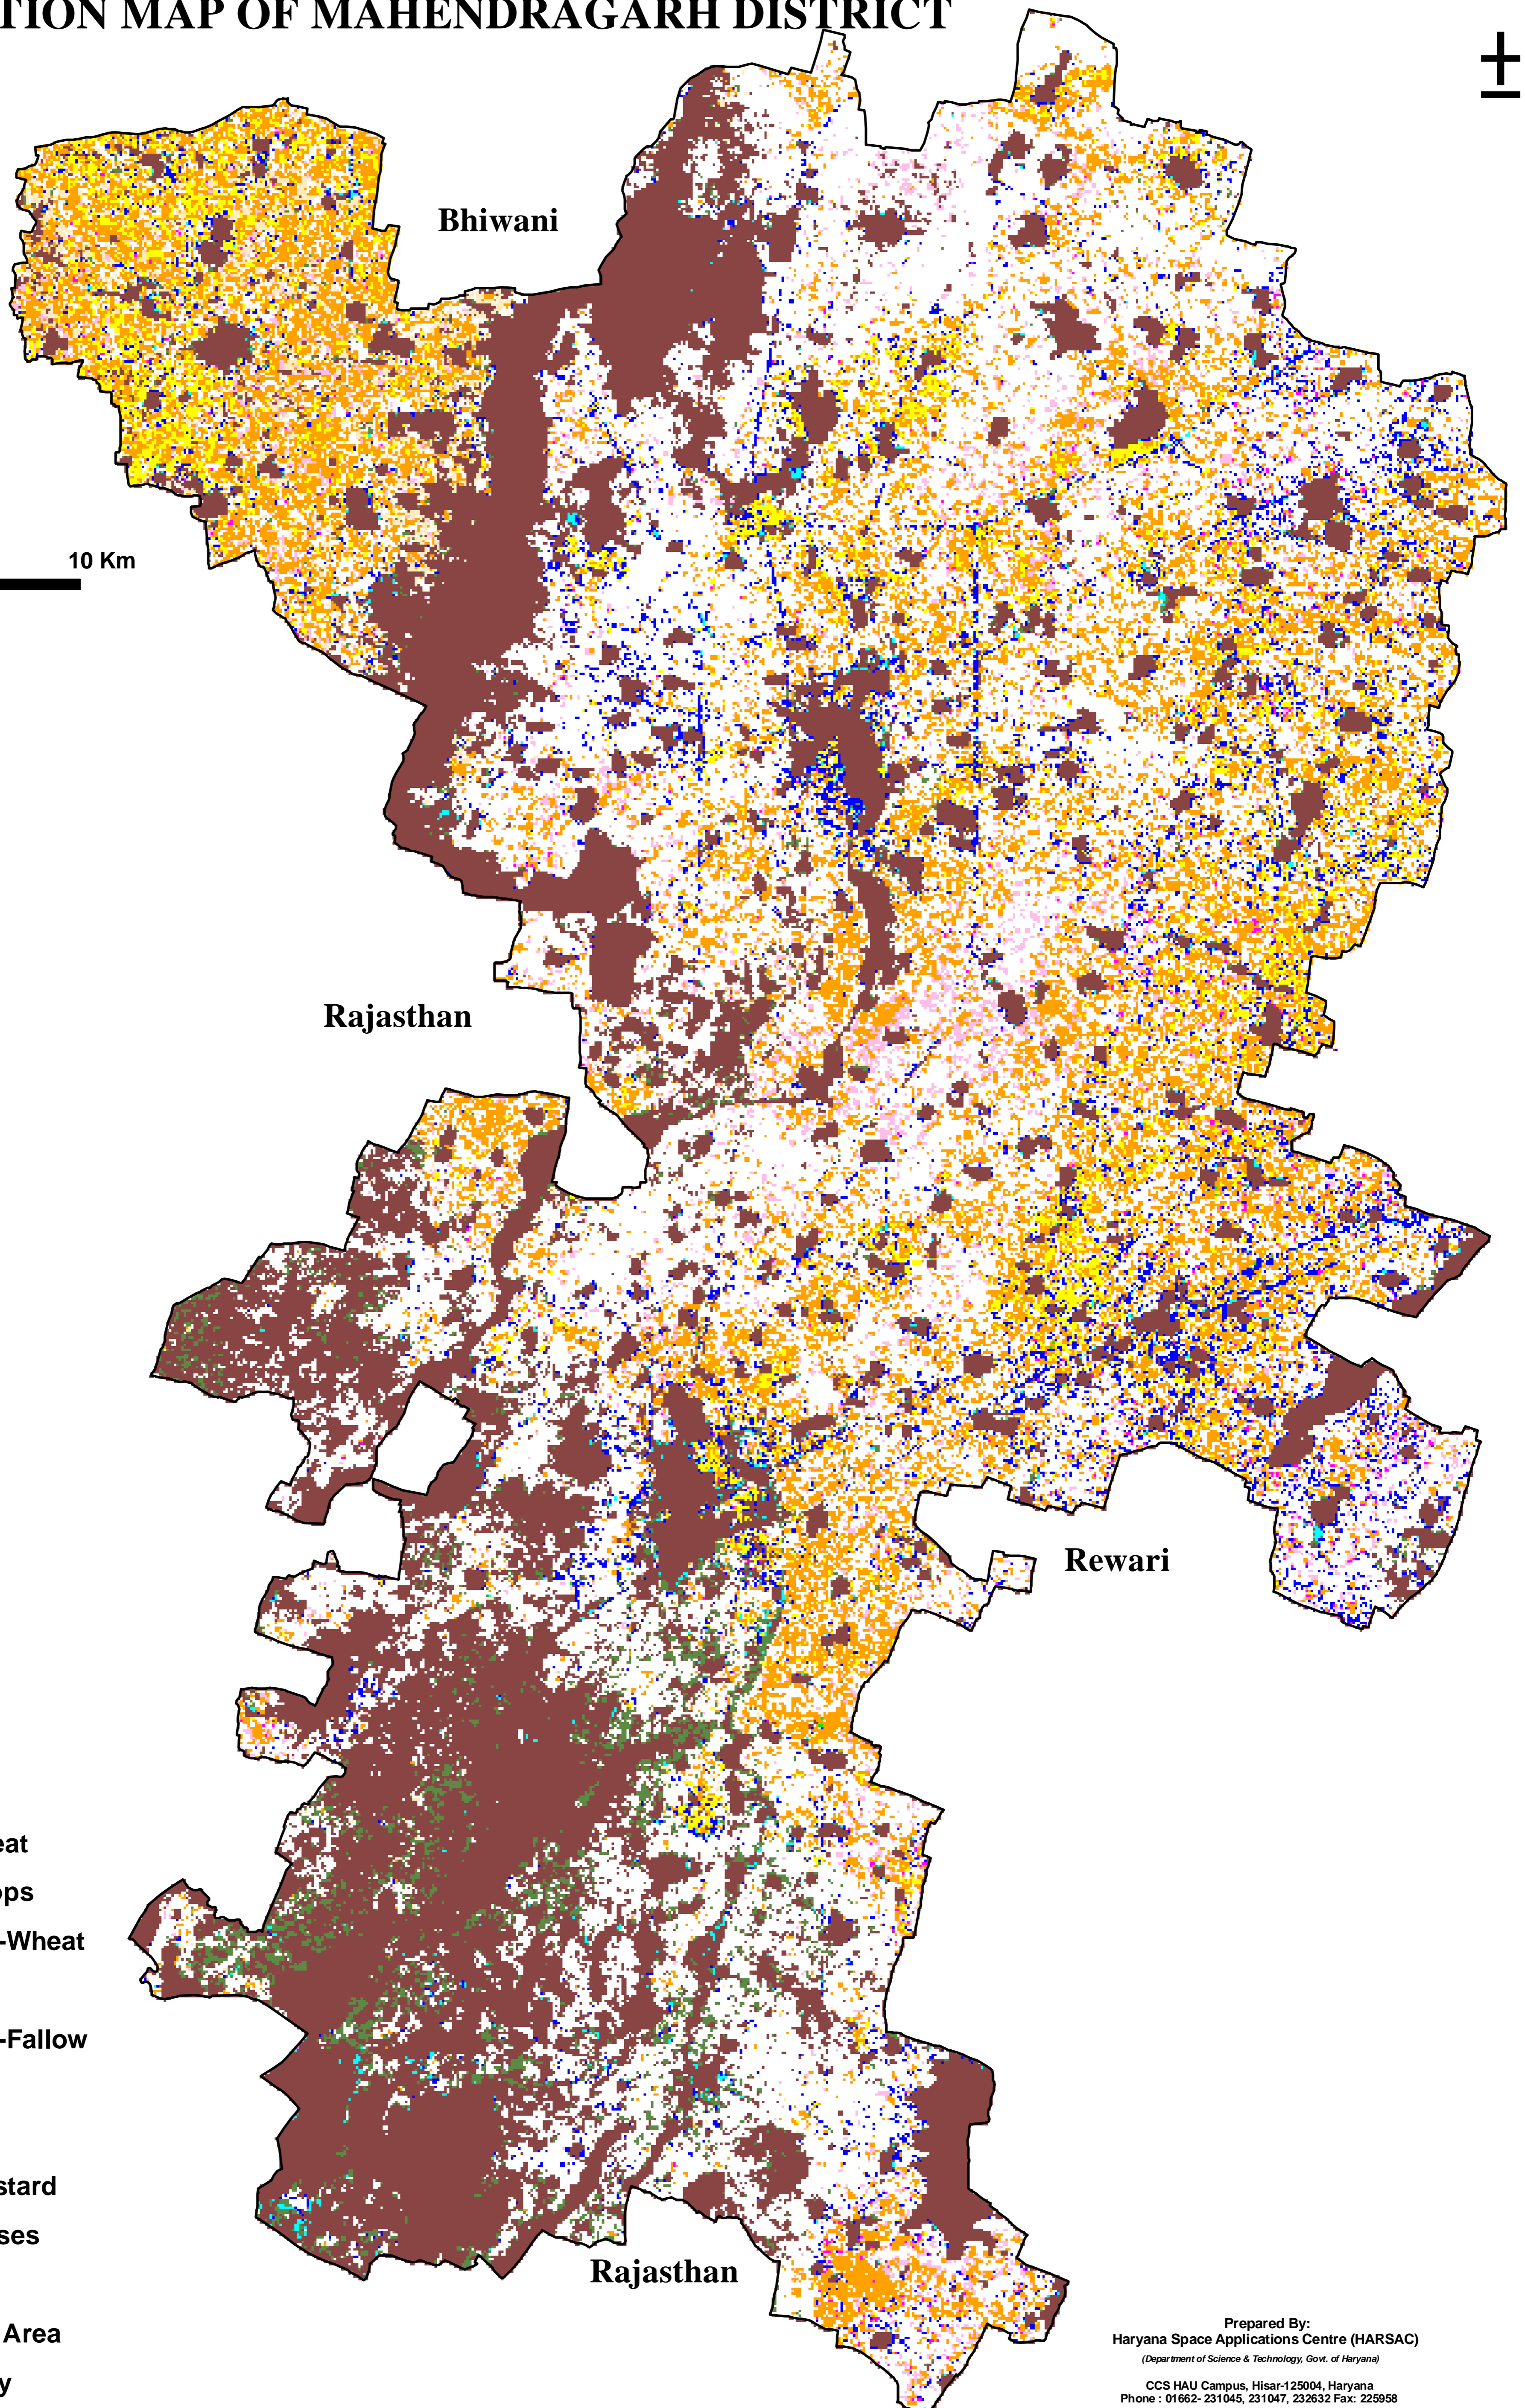

# CROP ROTATION MAP OF MAHENDRAGARH DISTRICT

1:100,000  
0 2.5 5 10 Km

## Legend

-  Rice-Wheat
-  Cotton-Wheat
-  Other crops-Wheat
-  Cotton-Other crops
-  Bajra/Jwar/Gwar-Wheat
-  Rice-Fallow
-  Bajra/Jwar/Gwar-Fallow
-  Cotton-Fallow
-  Fallow-Wheat
-  Bajra/Fallow-Mustard
-  Bajra/Fallow-Pulses
-  Other Rotation
-  Non Agricultural Area
-  District Boundary