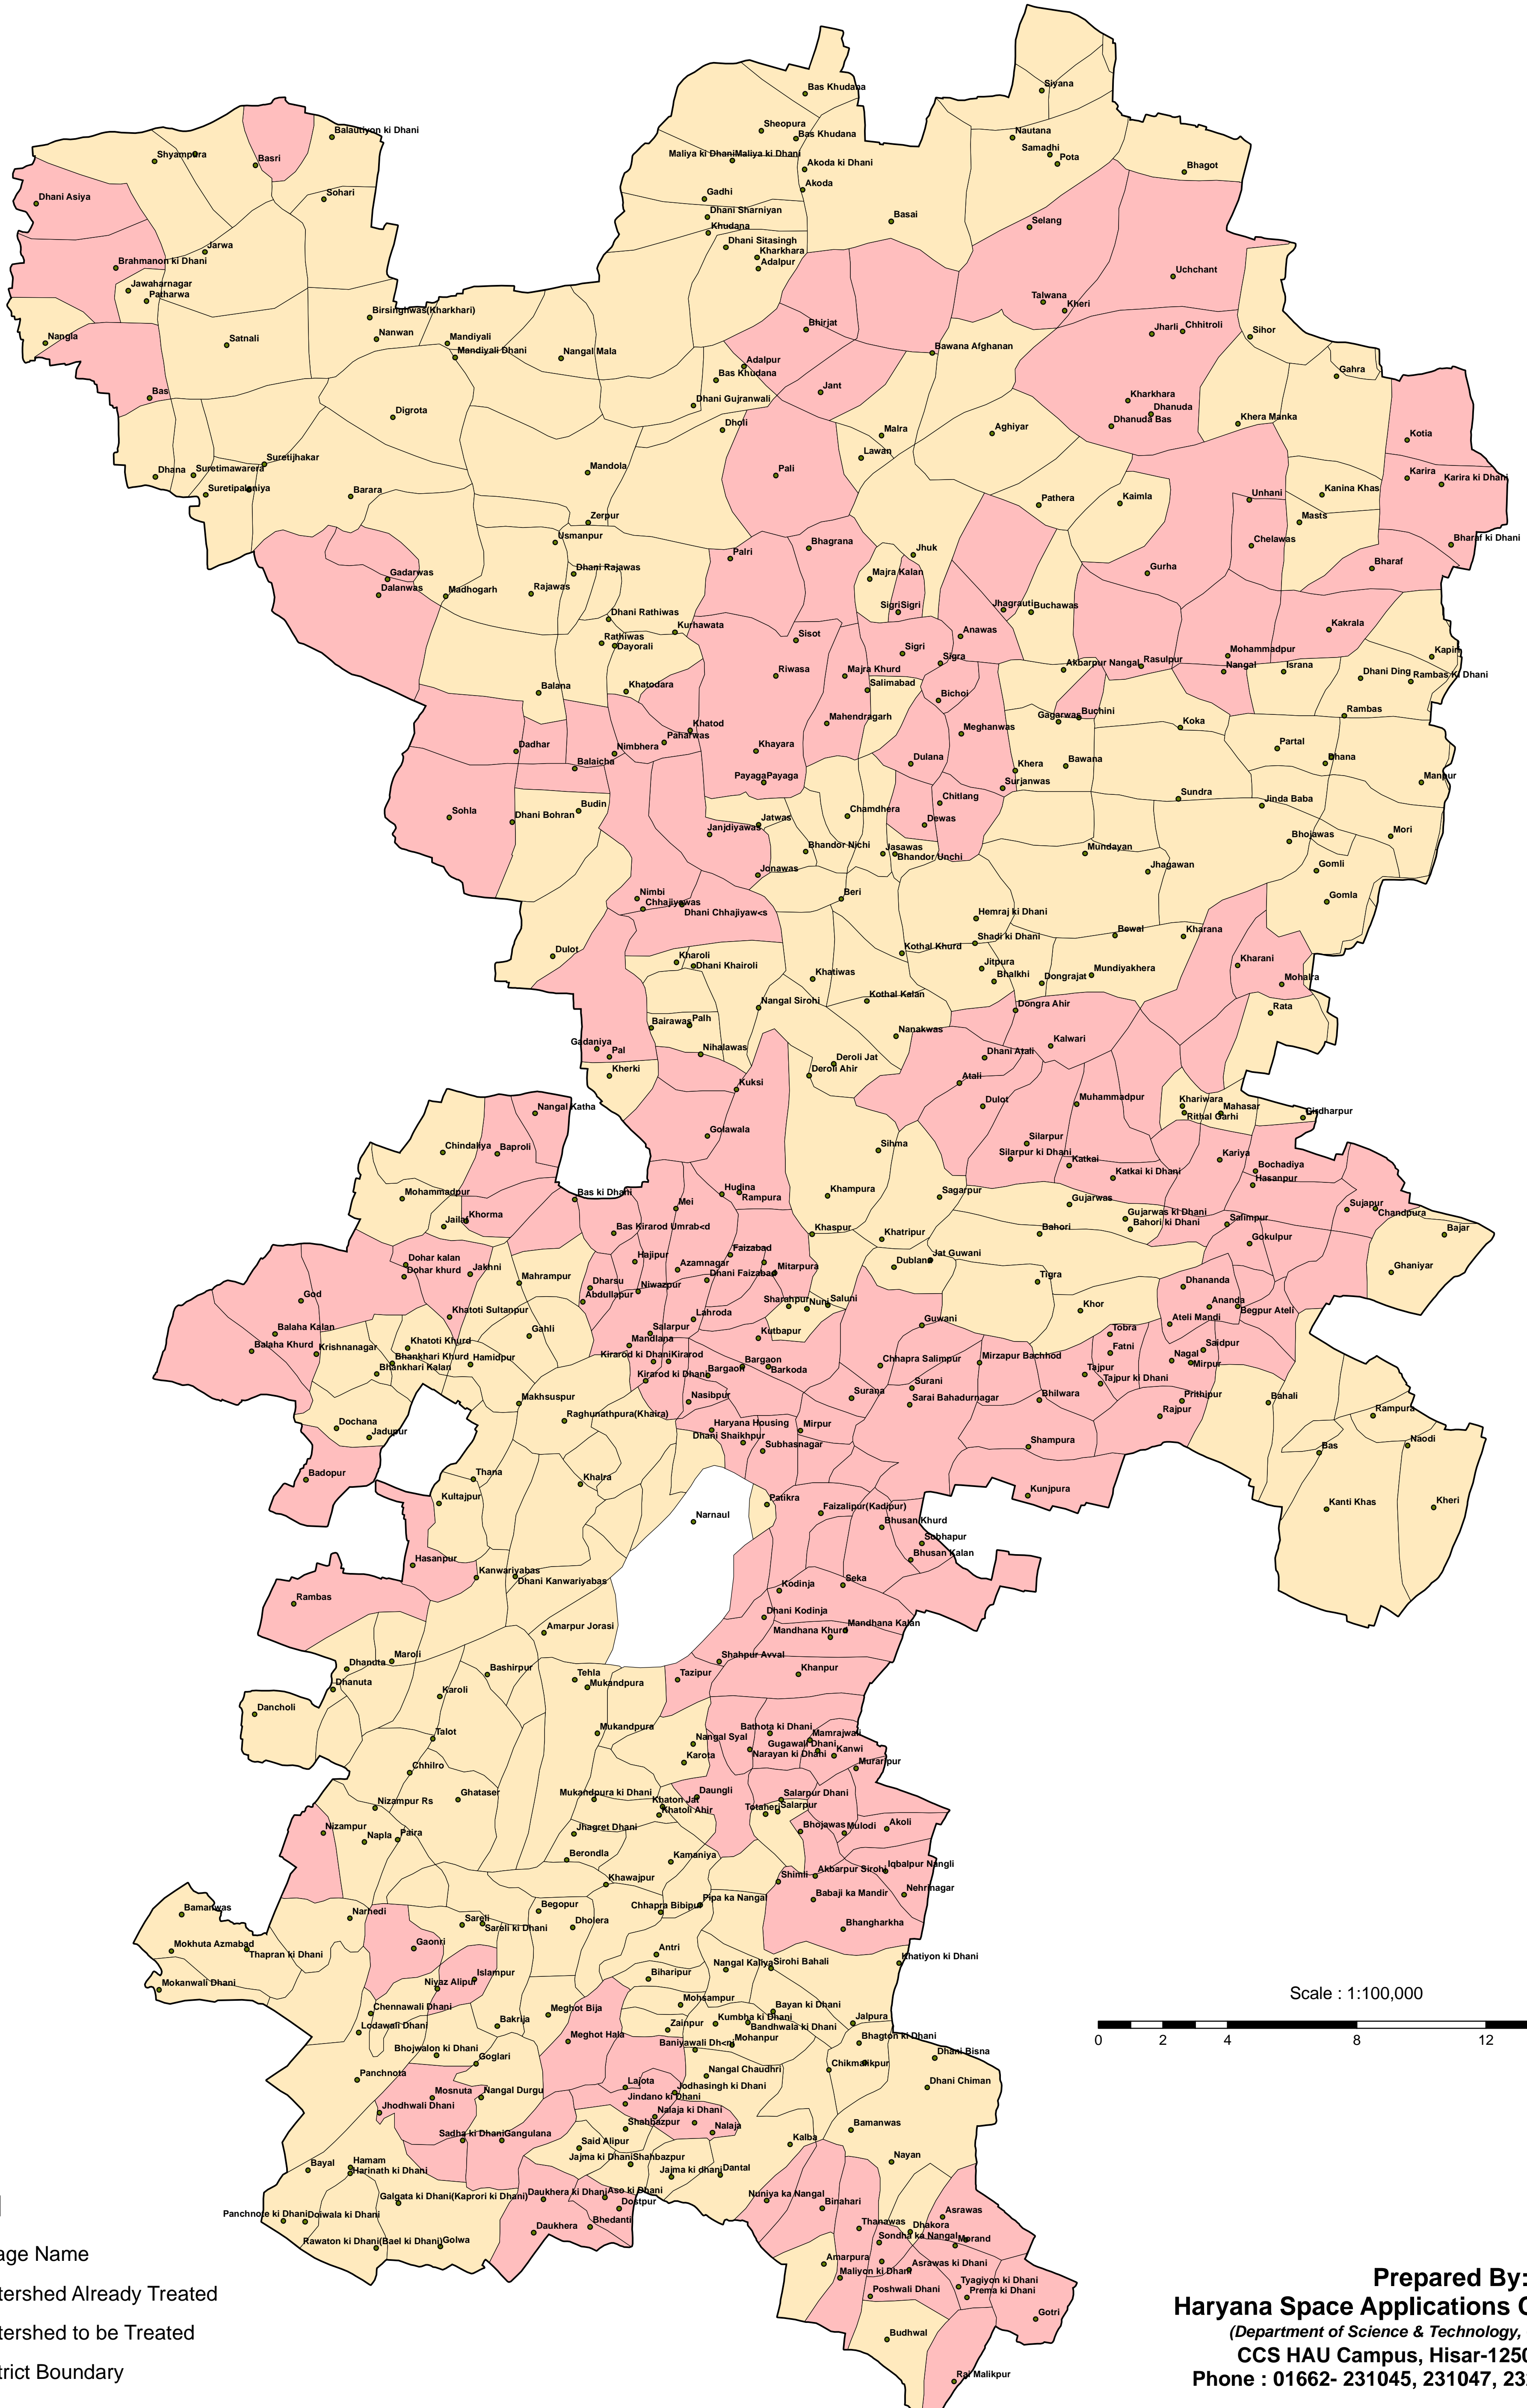

WATERSHED MAP OF MAHENDERGARH DISTRICT

Legend

- Village Name
- Yellow box: Watershed Already Treated
- Pink box: Watershed to be Treated
- Thick black line: District Boundary

Scale : 1:100,000
 0 2 4 8 12 16 KM